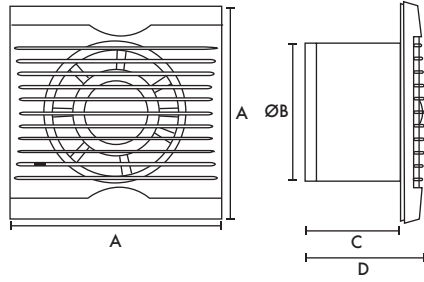

Silhouette 100TM (PIR/Timer)

Single speed 100mm bathroom/toilet fan. Integral PIR operated model, (presence detector) with adjustable electronic overrun timer (5-30 minutes) indication light and back draught shutter.

Model	Stock Ref
TM	454058

Accessories

Model	Stock Ref
Wall Kit White	254102
Wall Kit Brown	254100
Window kit	442947

Dimensions (mm)

Panel

Wall Kit

A	BØ	C	D	E	F
160	99	80	97	200	32

Transformer (W X H X D) 147 X 86 X 65

Weight 0.6kg

Fixing hole diameter 105mmØ (Panel & Window), 117mmØ (Wall)

Performance Guide

Model	Extract Performance - FID			Sound dB(A)
	m ³ /h	l/s	Watts	@ 3m
Silhouette 100B/T/H/TM	75	21	14	30
Silhouette 100SVB/SVT/SVH	75	21	15	30