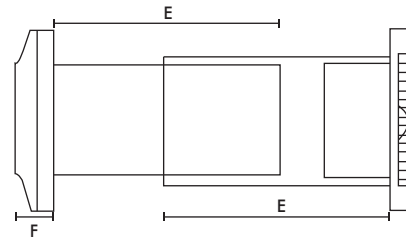

Model	Stock Ref
TM	454058

Accessories

Model	Stock Ref
Wall Kit White	254102
Wall Kit Brown	254100
Window kit	442947

Dimensions (mm)

Panel

Wall Kit

A	BØ	C	D	E	F
160	99	80	97	200	32

Transformer (W X H X D) 147 X 86 X 65

Weight 0.6kg

Fixing hole diameter 105mmØ (Panel & Window), 117mmØ (Wall)

Performance Guide

Model	Extract Performance - FID			Sound dB(A)
	m ³ /h	l/s	Watts	@ 3m
Silhouette 100B/T/H/TM	75	21	14	30
Silhouette 100SVB/SVT/SVH	75	21	15	30