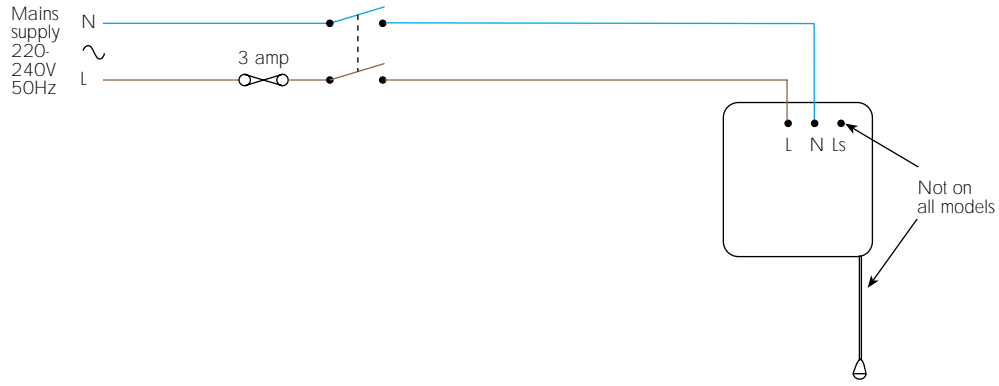

# WIRING DIAGRAM - 1

For use with:  
 VA140KP  
 VA140UP  
 VA140KH  
 VA140UH  
 VA140VS  
 CENTRIF 170DP  
 CENTRIF 250DP  
 CENTRIF 170HP  
 CENTRIF 250HP  
 VA150P  
 VA150A  
 VA150X  
 VA150H  
 VA100X/VA100WCX  
 (VA100LH/VA100XH)  
 SOLO P  
 SOLO DP  
 SOLO TM 2  
 SOLO HP2  
 SOLO PLUS P  
 SOLO PLUS TM  
 LOWATT U/KP  
 LOWATT U/KH

USING THE INTEGRAL PULLCORD SWITCH (WHERE APPLICABLE)