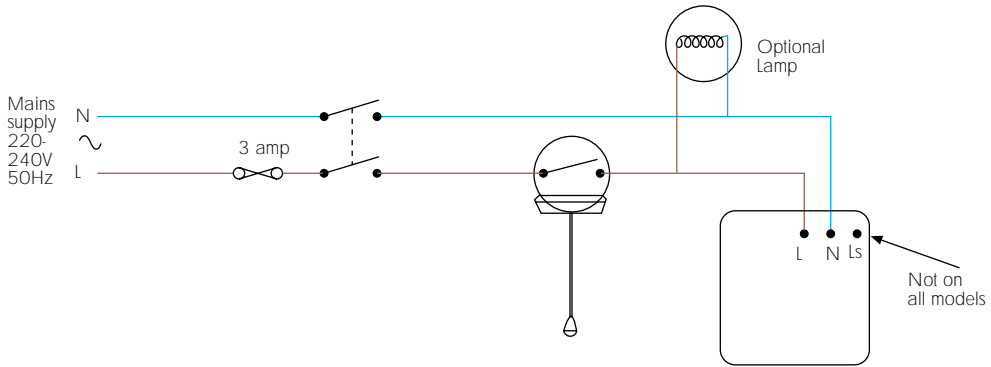

# WIRING DIAGRAM - 1

For use with:  
 VA140KP  
 VA140UP  
 VA140KH  
 VA140UH  
 VA140VS  
 CENTRIF 170DP  
 CENTRIF 250DP  
 CENTRIF 170HP  
 CENTRIF 250HP  
 VA150P  
 VA150A  
 VA150X  
 VA150H  
 VA100X/VA100WCX  
 (VA100LH/VA100XH)  
 SOLO P  
 SOLO DP  
 SOLO TM 2  
 SOLO HP2  
 SOLO PLUS P  
 SOLO PLUS TM  
 LOWATT U/KP  
 LOWATT U/KH

USING THE INTEGRAL PULLCORD SWITCH (WHERE APPLICABLE)

# WIRING DIAGRAM - 2

For use with:  
 CENTRIF 170  
 CENTRIF 250  
 SILHOUETTE 100  
 SILHOUETTE 150X  
 VA100L  
 VA140VS